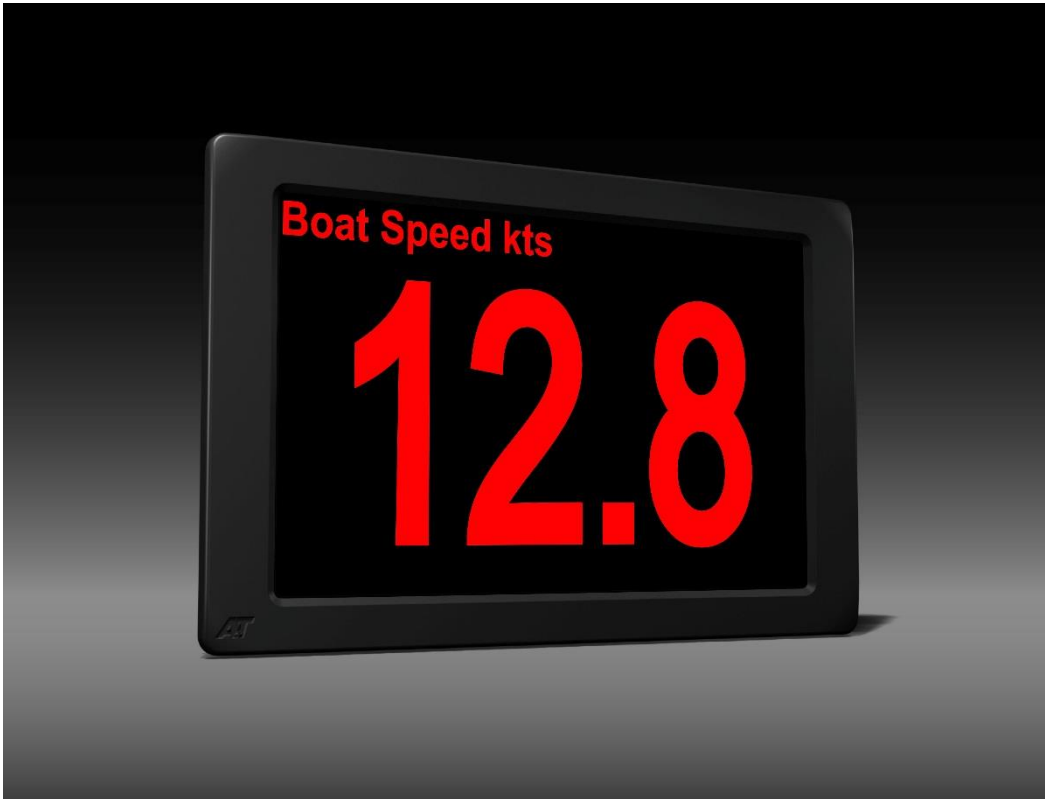

BFD Display (provisional)